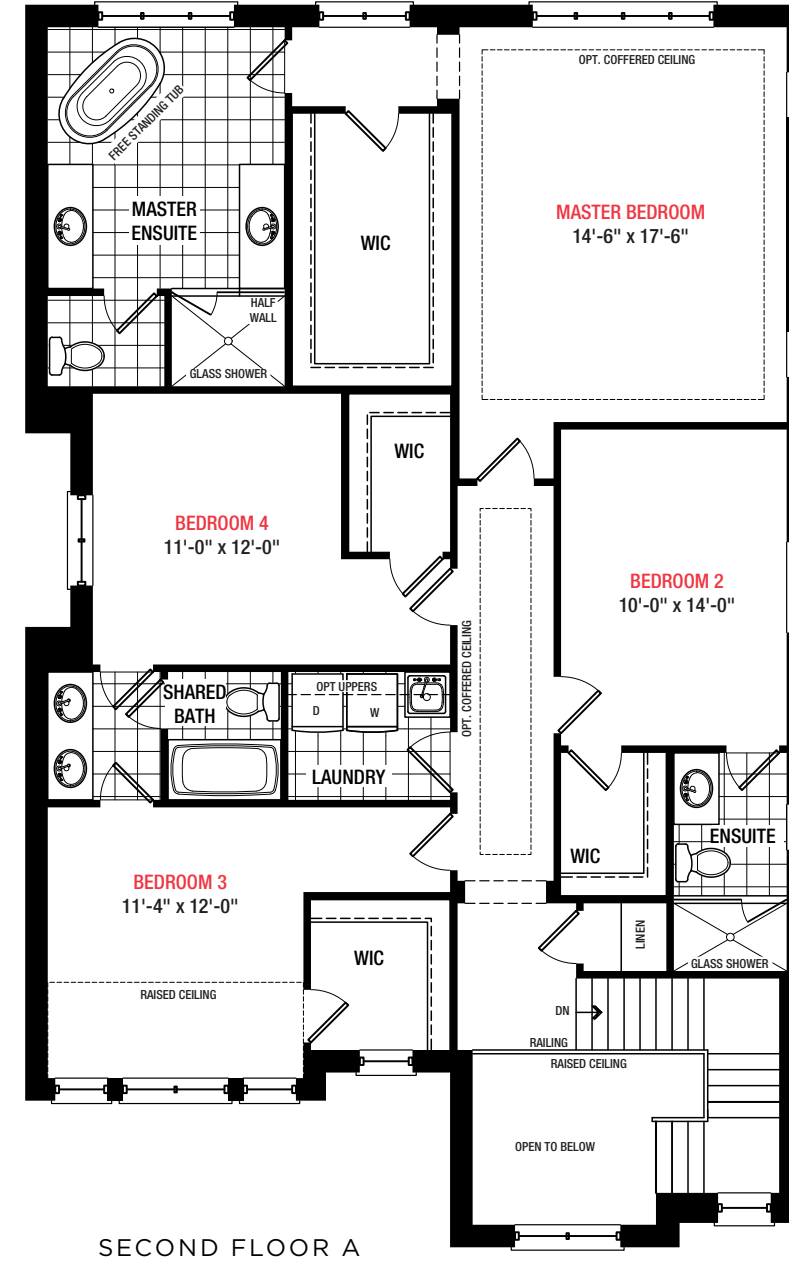

NORTH OAKVILLE

Warren

41 FT.

3,090 Sq.ft.
4 Bedrooms
3.5 Bathrooms

LINVEST

Life Happens Here.™

Disclaimer