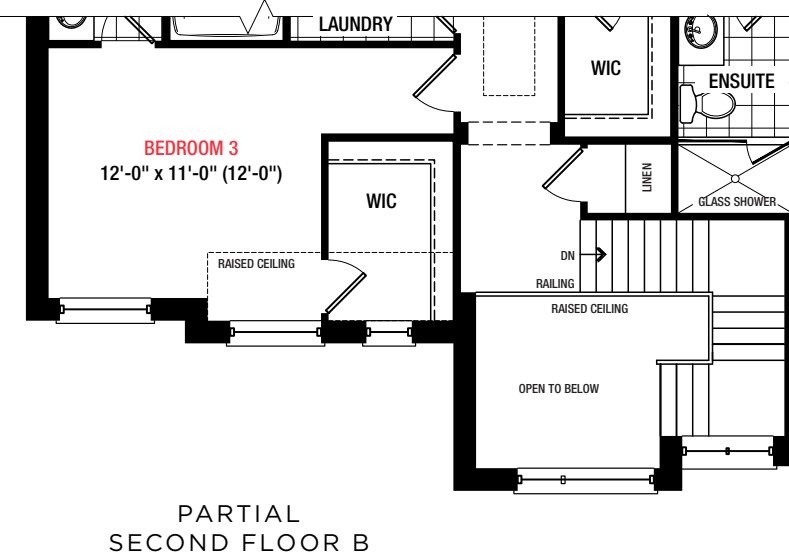

NORTH OAKVILLE

Warren

41 FT.

3,090 Sq.ft.
4 Bedrooms
3.5 Bathrooms

LINVEST

Life Happens Here.™

Disclaimer