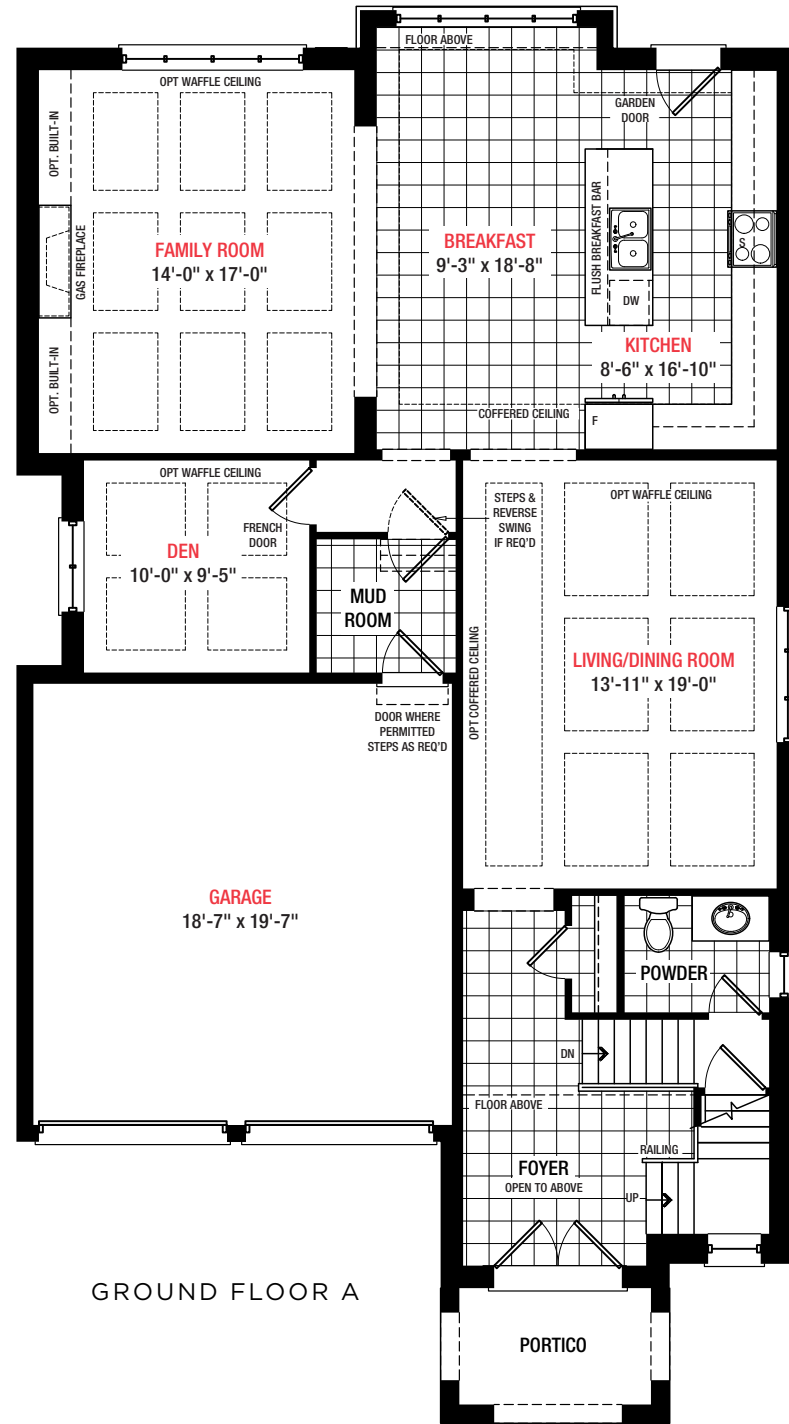

NORTH OAKVILLE

Warren

41 FT.

3,090 Sq.ft.
4 Bedrooms
3.5 Bathrooms

LINVEST

Life Happens Here.™

Disclaimer