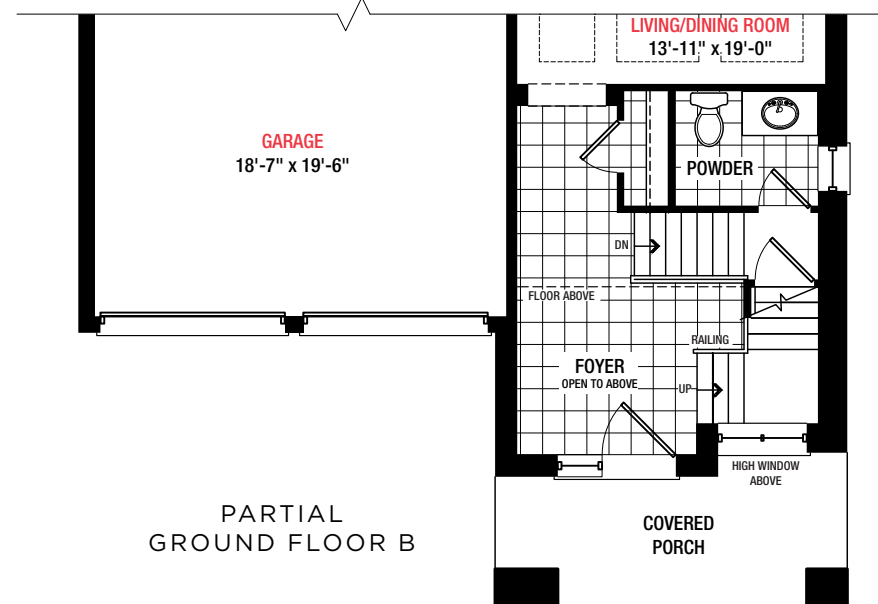

NORTH OAKVILLE

Warren

41 FT.

3,090 Sq.ft.
4 Bedrooms
3.5 Bathrooms

LINVEST

Life Happens Here.™

Disclaimer