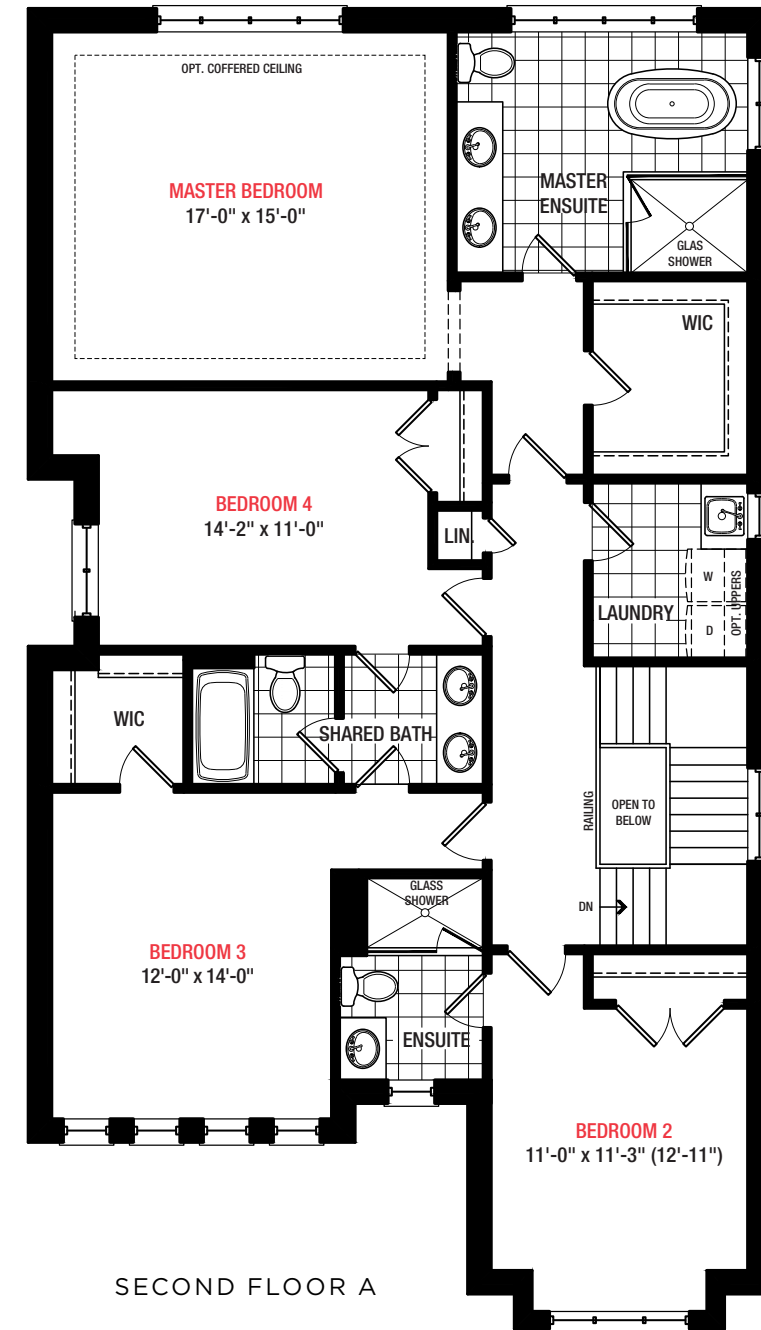

NORTH OAKVILLE

Trafalgar

38 FT.

2,860 Sq.ft.
4 Bedrooms
3.5 Bathrooms

Disclaimer