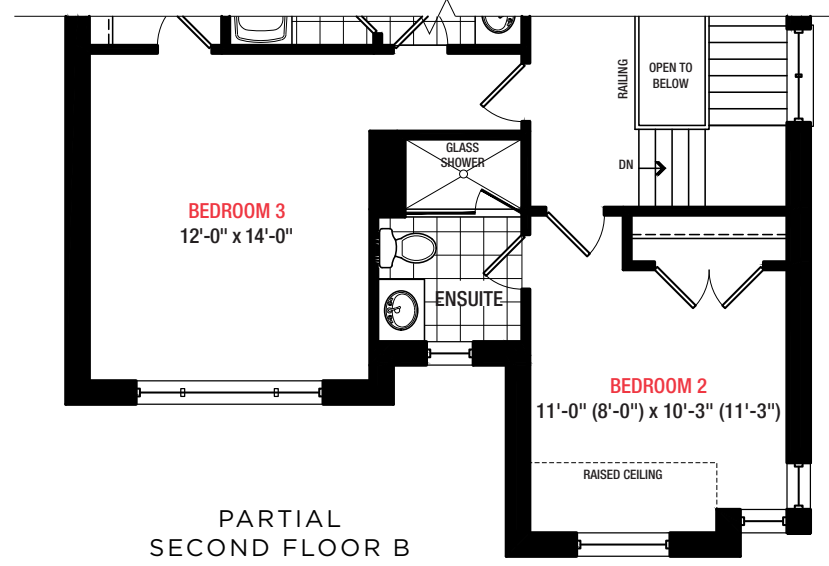

NORTH OAKVILLE

Trafalgar

38 FT.

2,860 Sq.ft.
4 Bedrooms
3.5 Bathrooms

Disclaimer