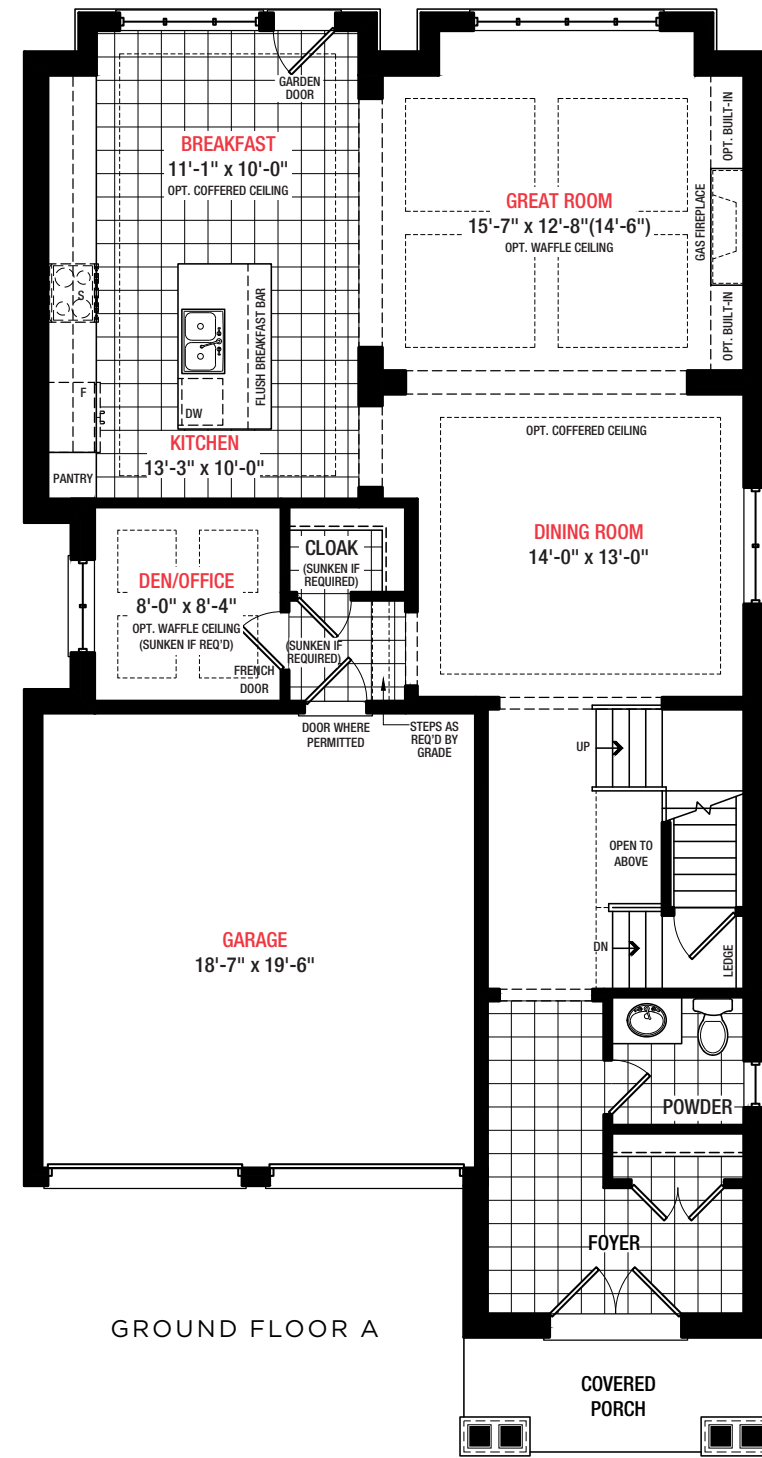

NORTH OAKVILLE

Trafalgar

38 FT.

2,860 Sq.ft.
4 Bedrooms
3.5 Bathrooms

Disclaimer