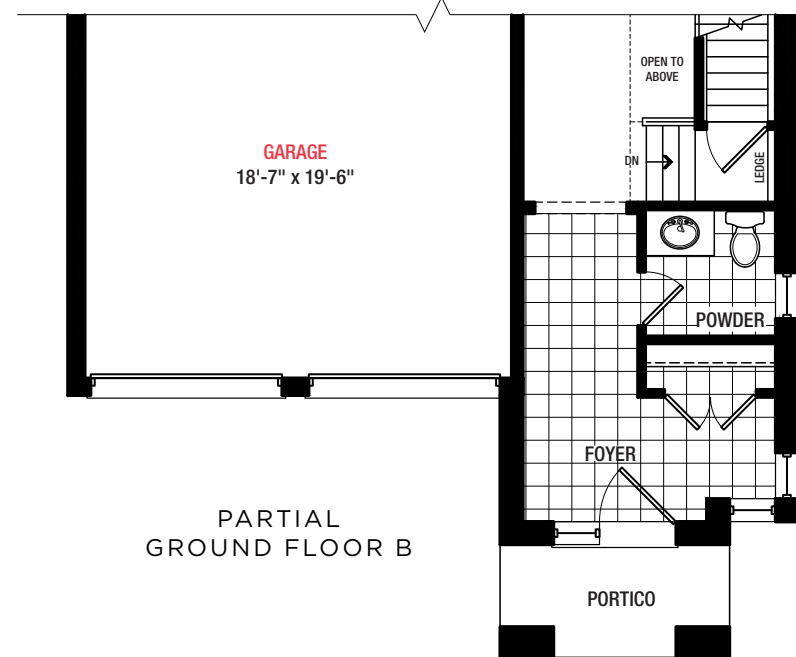

NORTH OAKVILLE

Trafalgar

38 FT.

2,860 Sq.ft.
4 Bedrooms
3.5 Bathrooms

Disclaimer