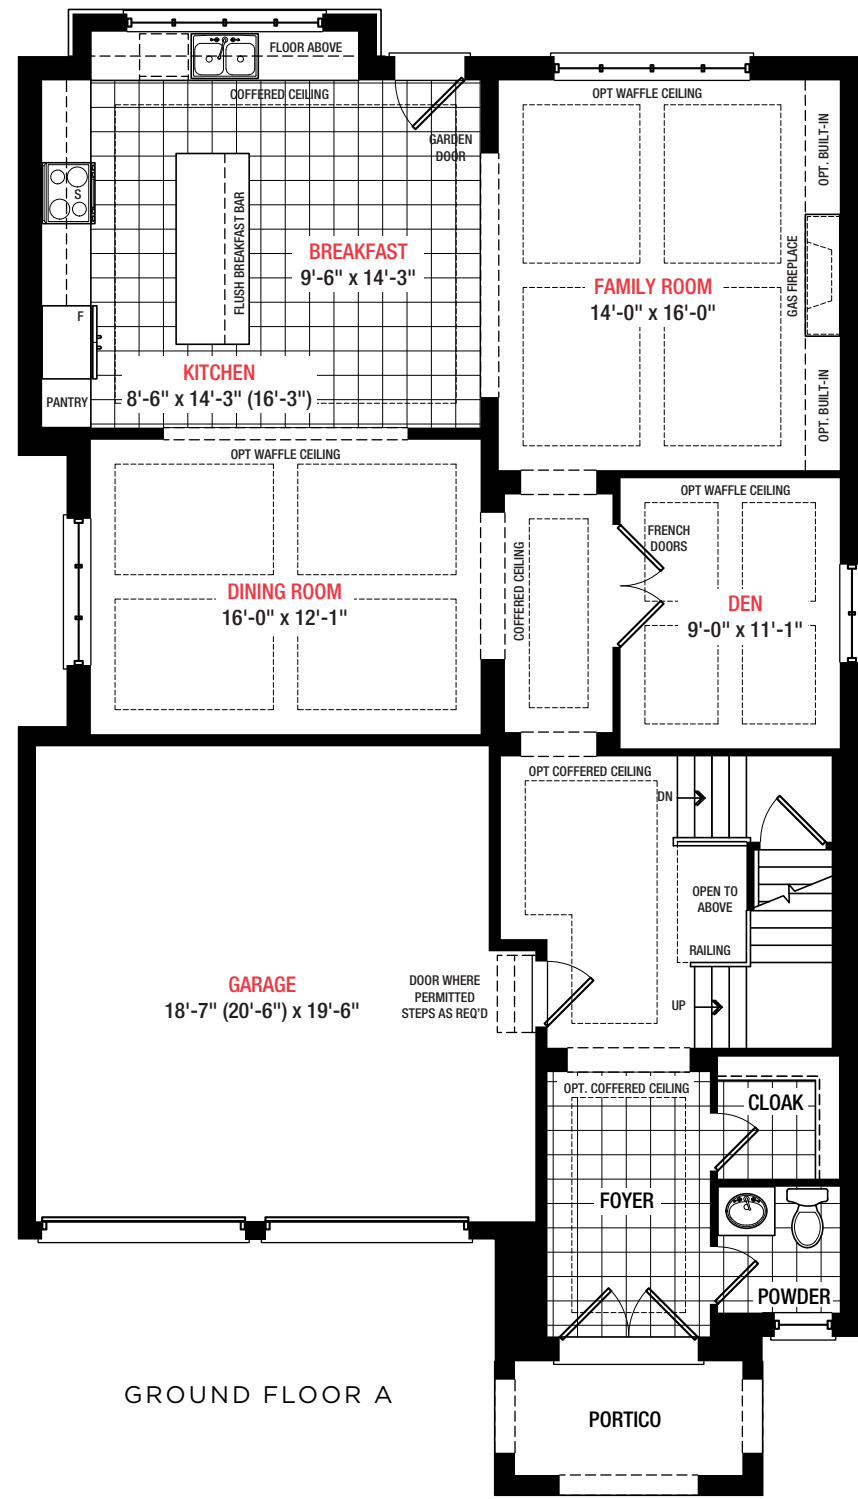

NORTH OAKVILLE

Silverthorn

41 FT.

3,063 Sq.ft.
4 Bedrooms
3.5 Bathrooms

Disclaimer

LINVEST

Life Happens Here.™