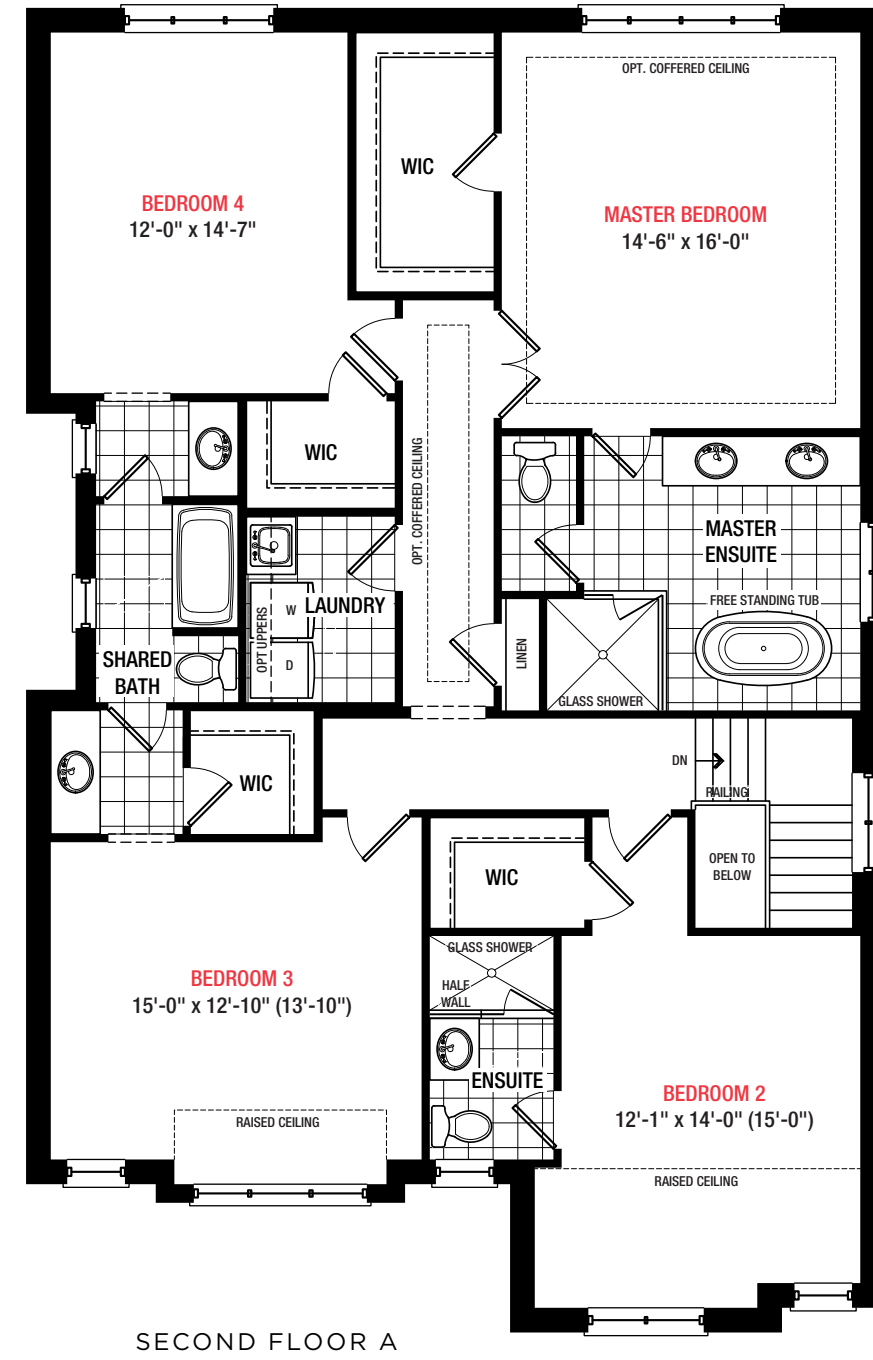

NORTH OAKVILLE

Silverthorn

41 FT.

3,063 Sq.ft.
4 Bedrooms
3.5 Bathrooms

Disclaimer

LINVEST

Life Happens Here.™