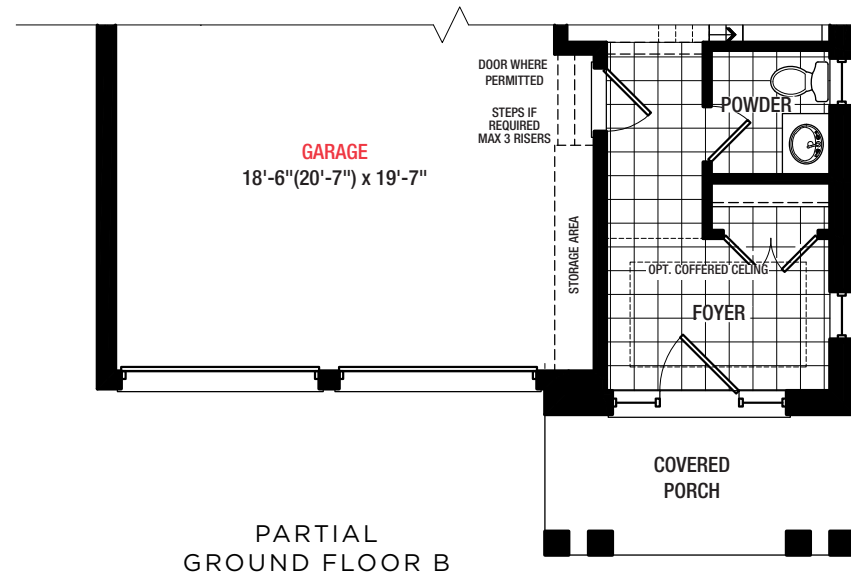

PARTIAL GROUND FLOOR B