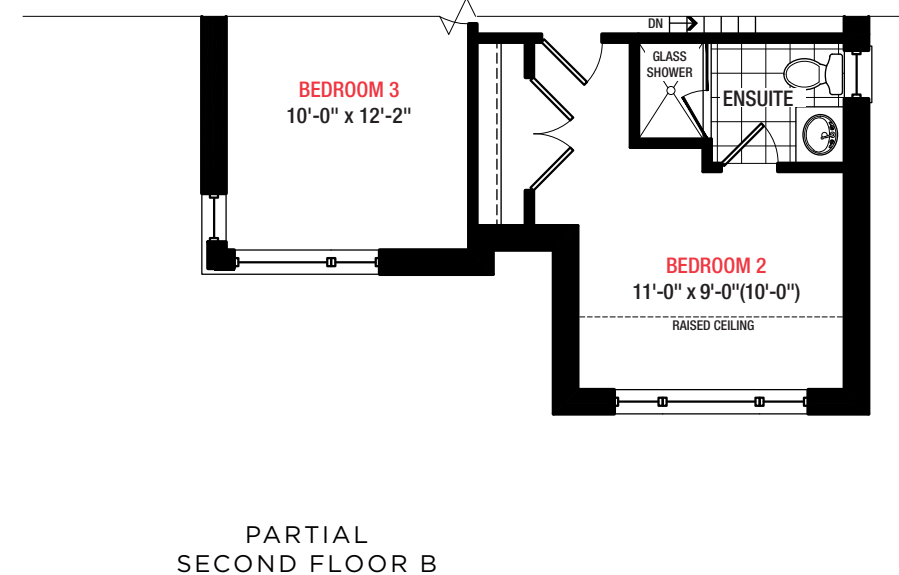

PARTIAL SECOND FLOOR B