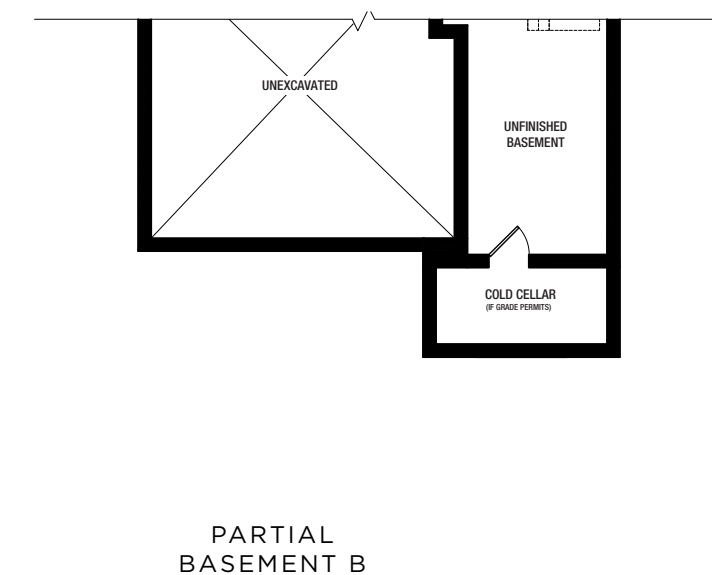

PARTIAL BASEMENT B

LINVEST

Life Happens Here.™