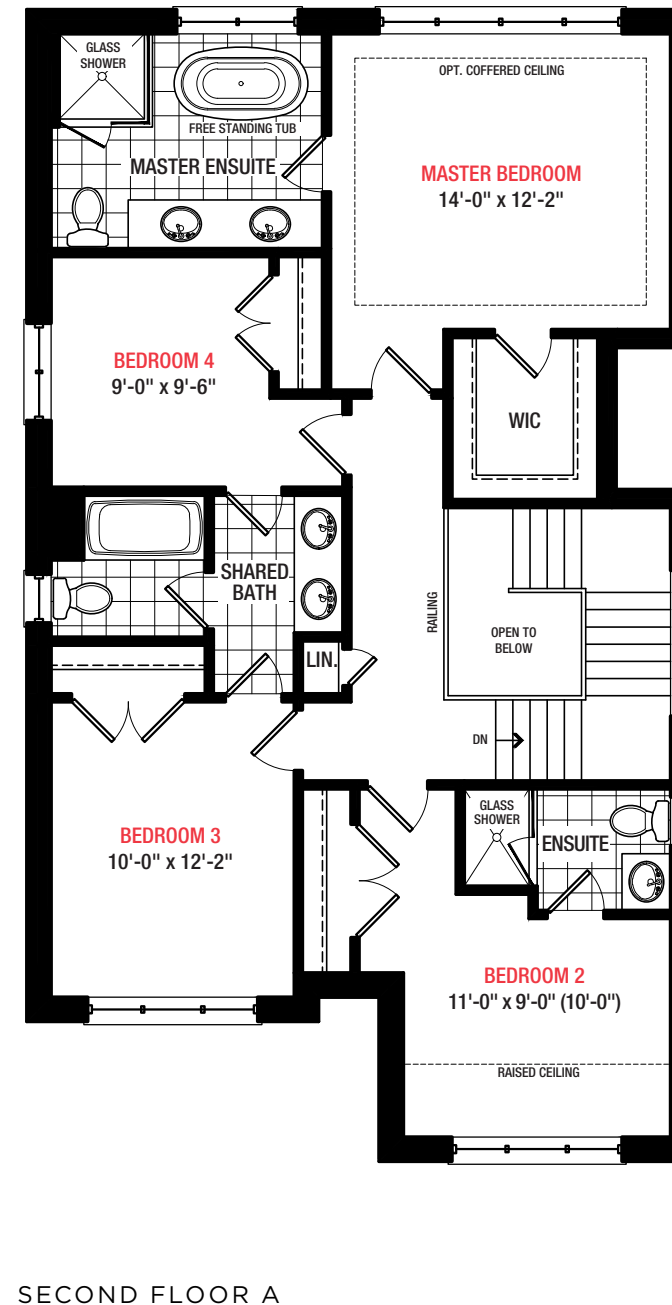

SECOND FLOOR A