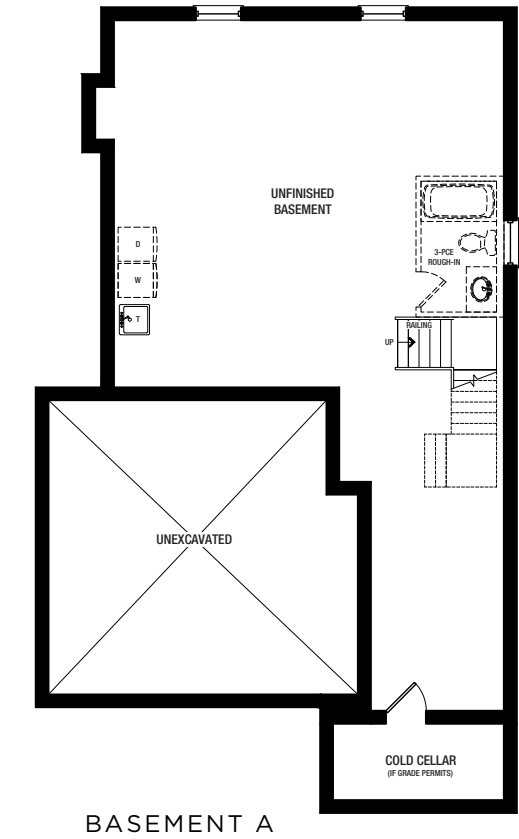

NORTH OAKVILLE

Rosemount

38 FT.

2,126 Sq.ft.
4 Bedrooms
3.5 Bathrooms

Disclaimer

BASEMENT A

LINVEST

Life Happens Here.™