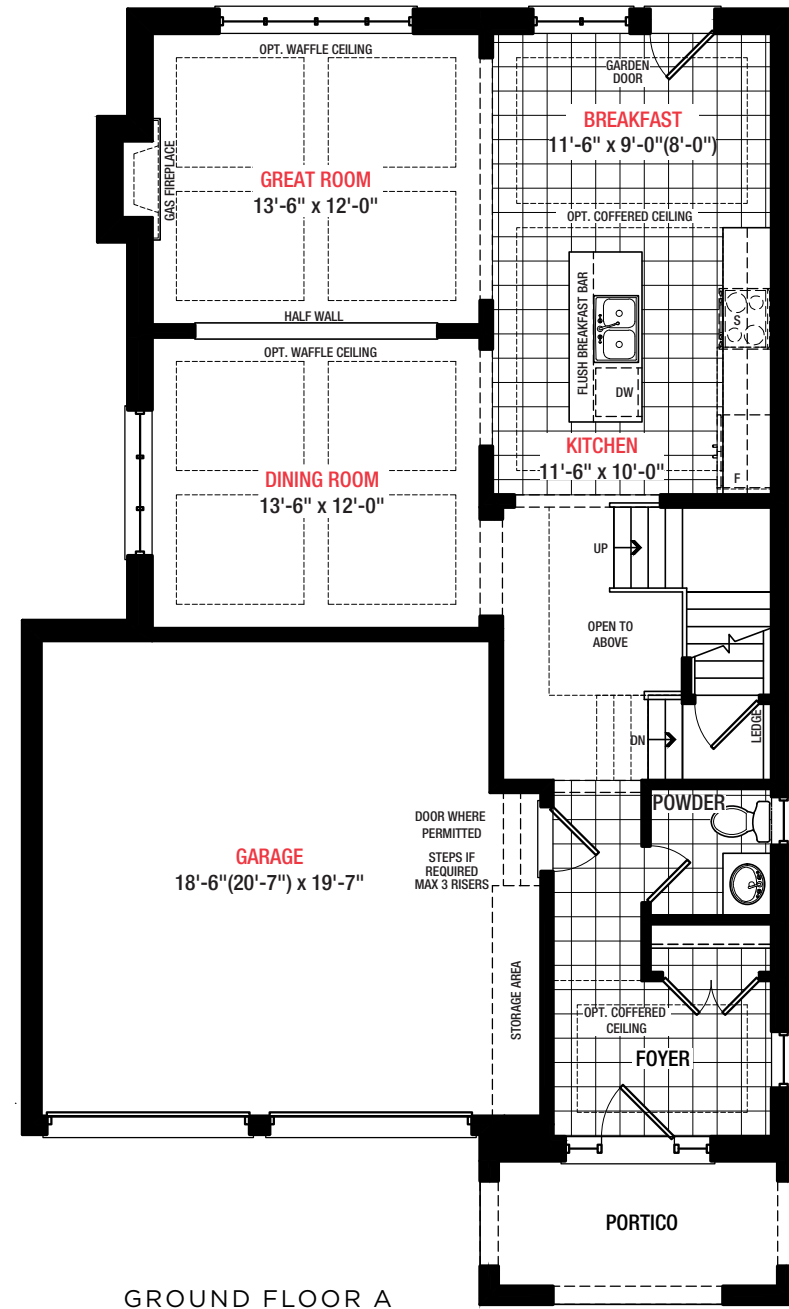

NORTH OAKVILLE

Rosemount

38 FT.

2,126 Sq.ft.
4 Bedrooms
3.5 Bathrooms

Disclaimer

GROUND FLOOR A