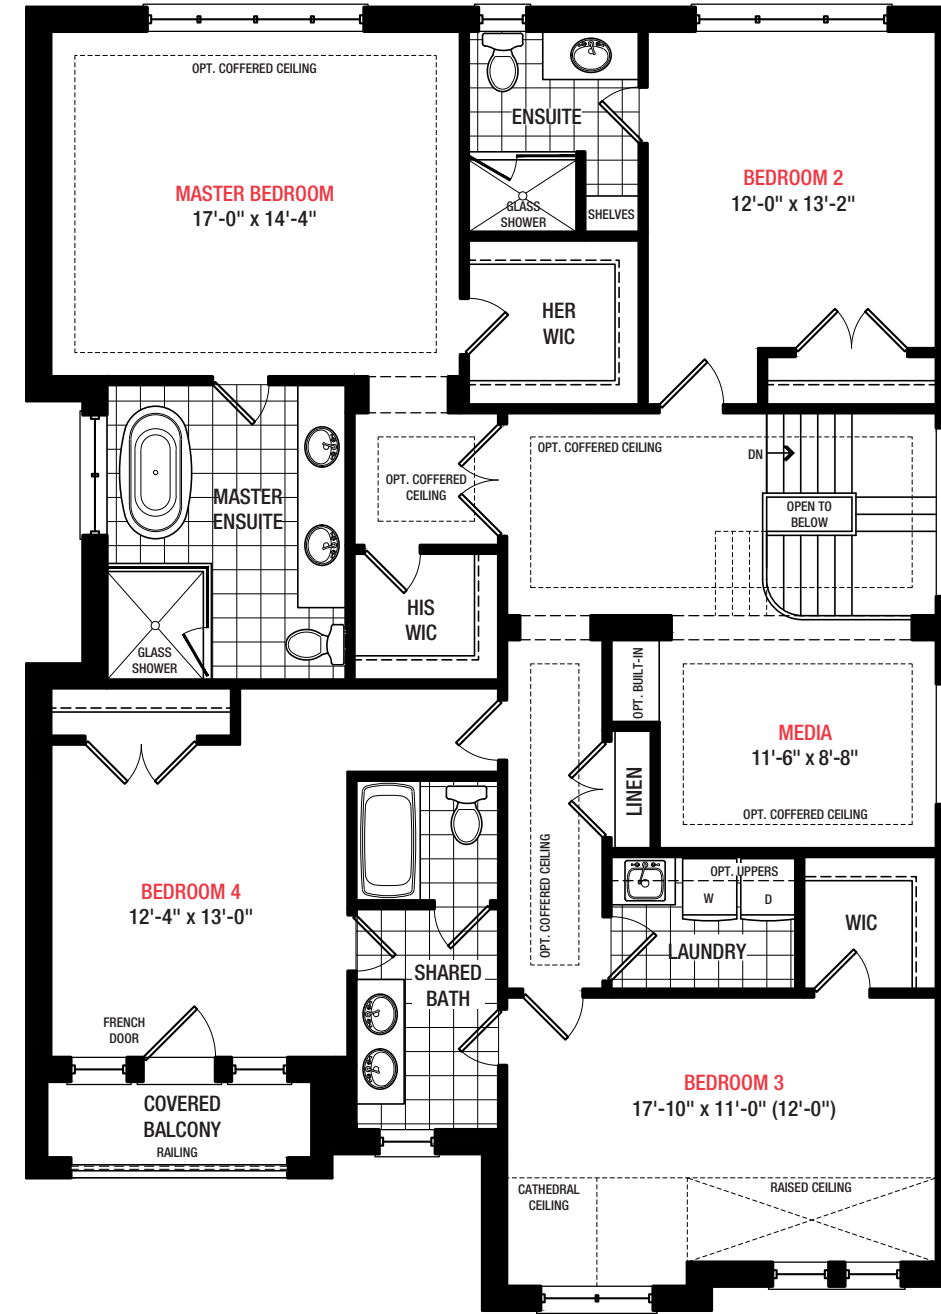

SECOND FLOOR A