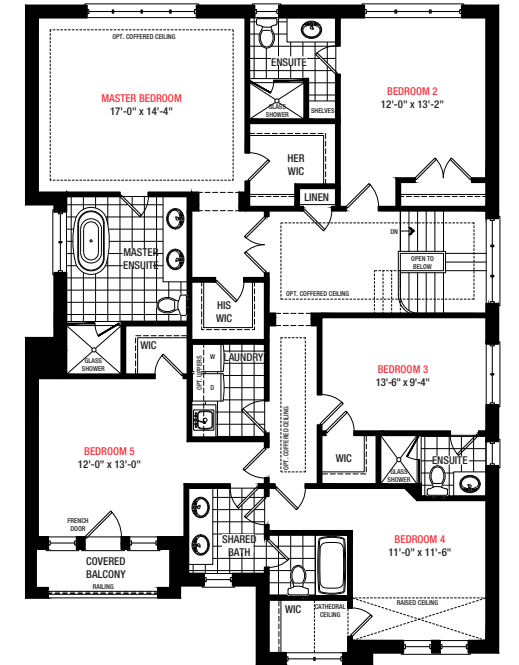

LINVEST

Life Happens Here.™

SECOND FLOOR A
OPT. 5 BEDROOM PLAN