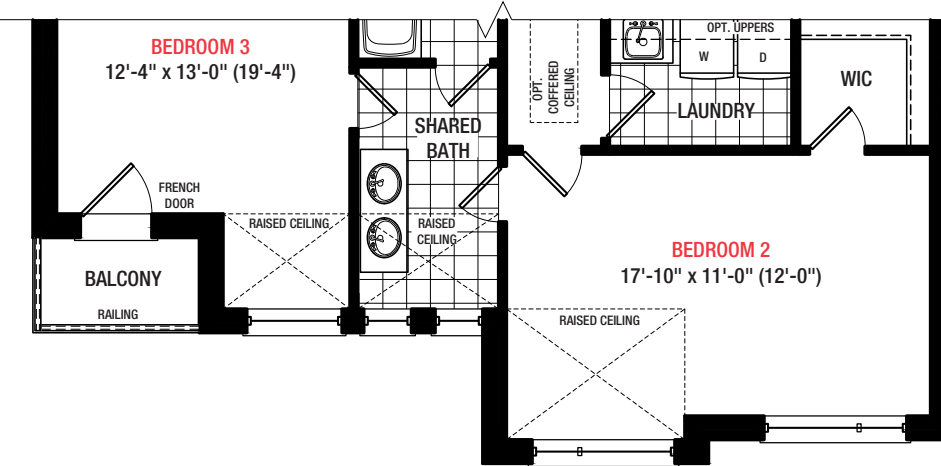

PARTIAL SECOND FLOOR B