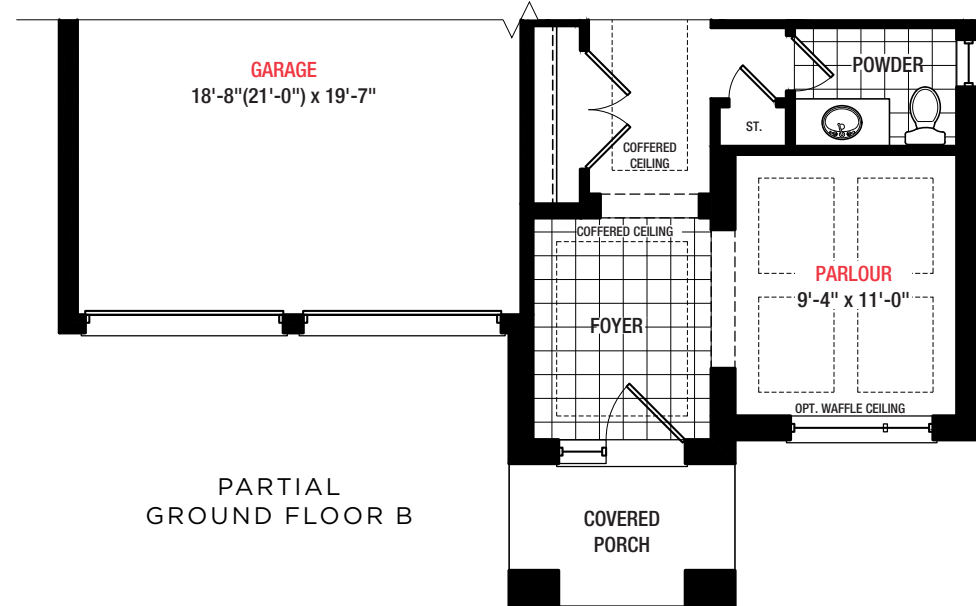

PARTIAL GROUND FLOOR B