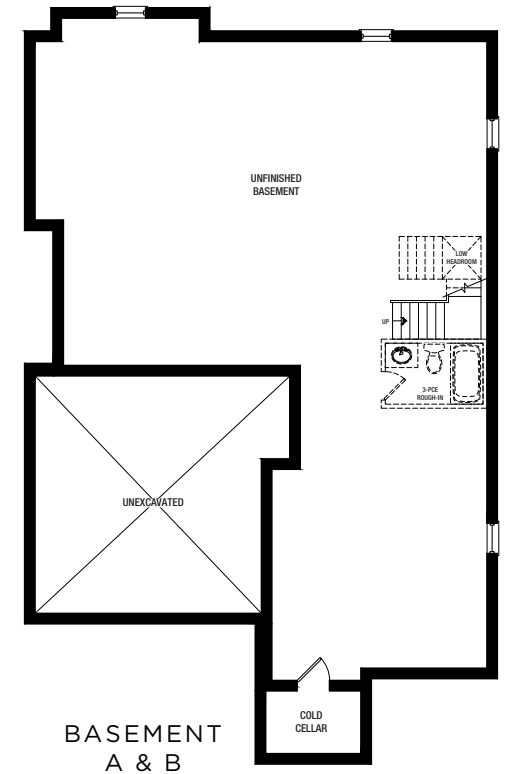

PARTIAL SECOND FLOOR B
OPT. 5 BEDROOM PLAN

BASEMENT A & B