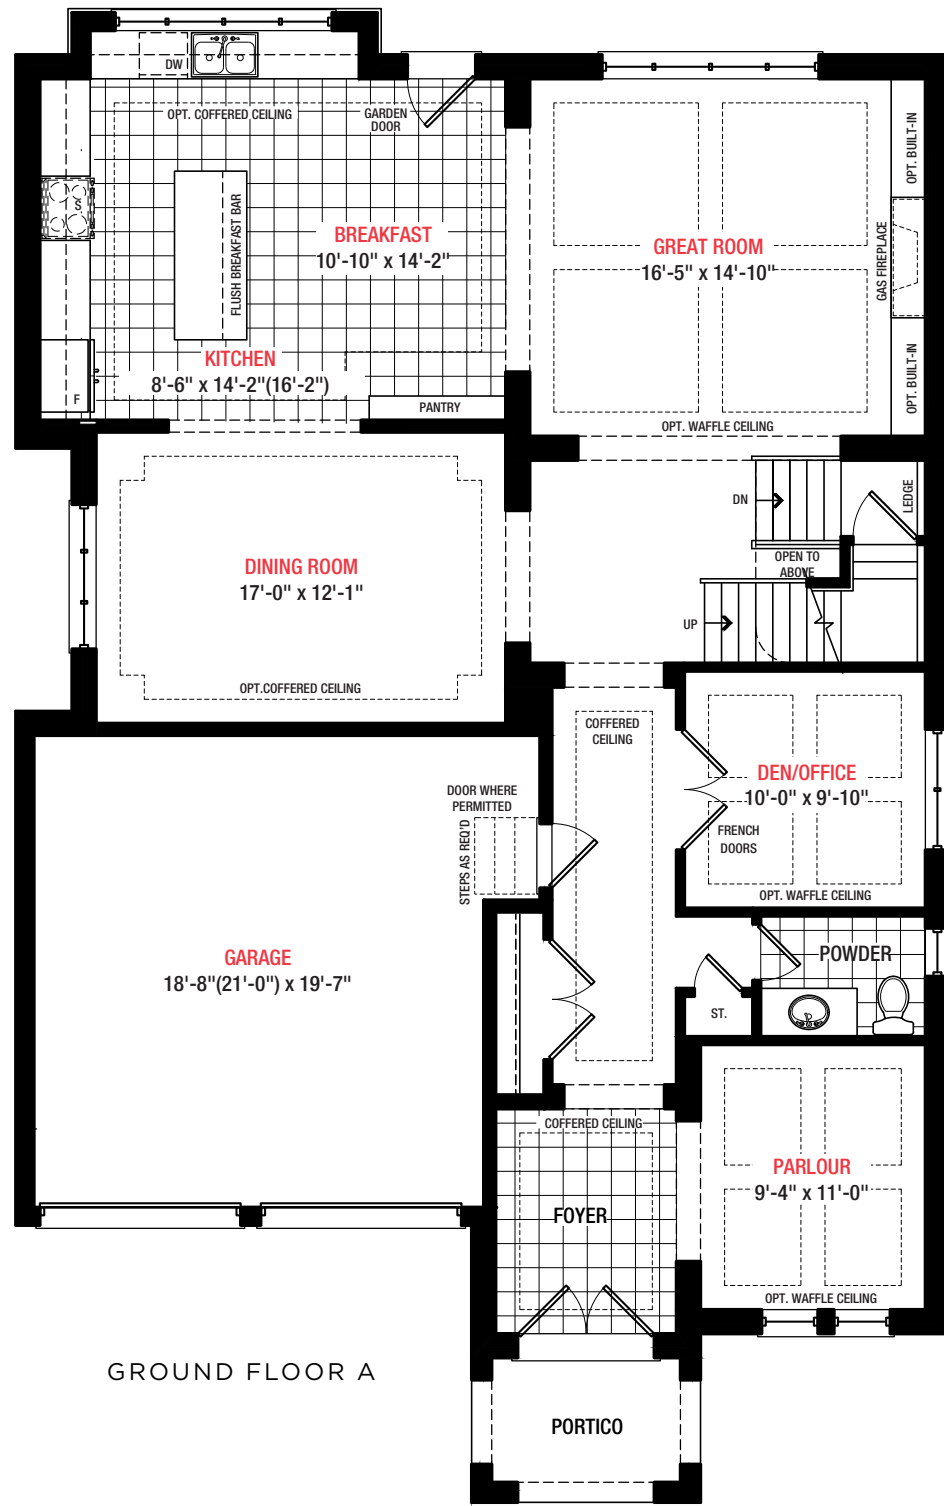

NORTH OAKVILLE

Rebecca

45 FT.

3,465 Sq.ft.
4 Bedrooms
3.5 Bathrooms

Disclaimer

GROUND FLOOR A