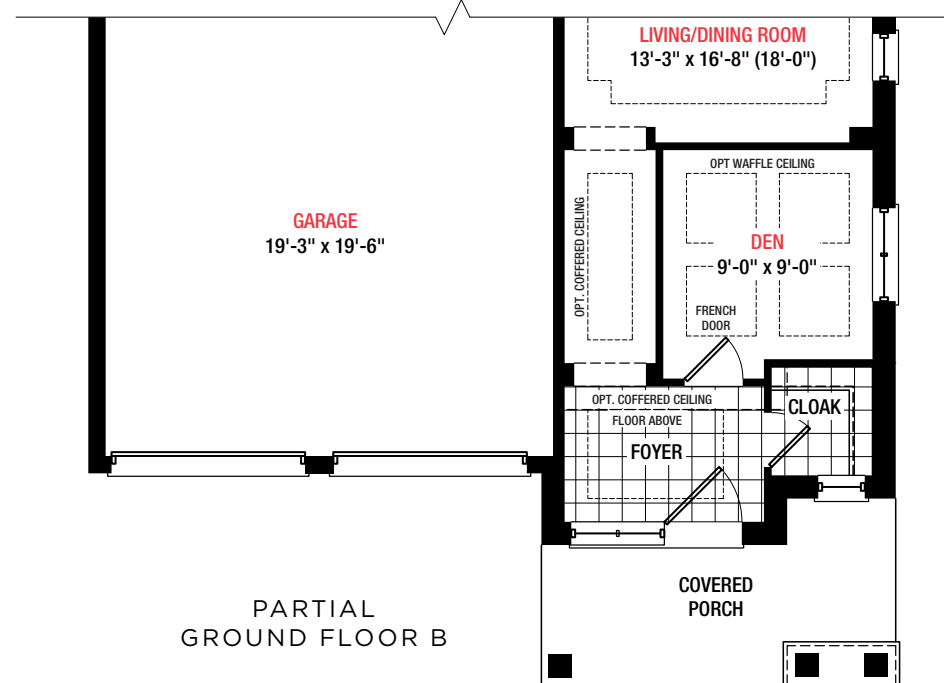

NORTH OAKVILLE

Linden

41 FT.

2,767 Sq.ft.
4 Bedrooms
3.5 Bathrooms

Disclaimer

LINVEST

Life Happens Here.™