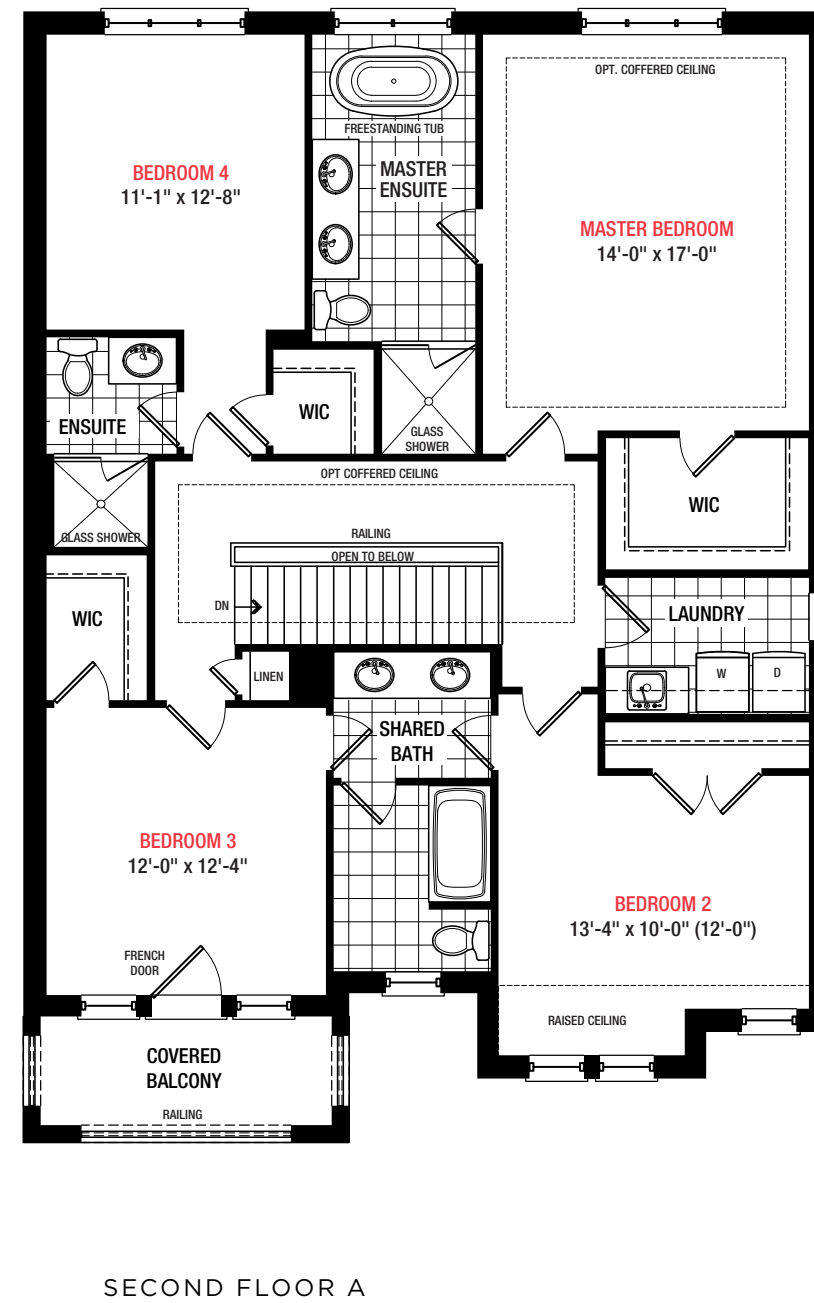

NORTH OAKVILLE

Linden

41 FT.

2,767 Sq.ft.
4 Bedrooms
3.5 Bathrooms

Disclaimer

LINVEST

Life Happens Here.™