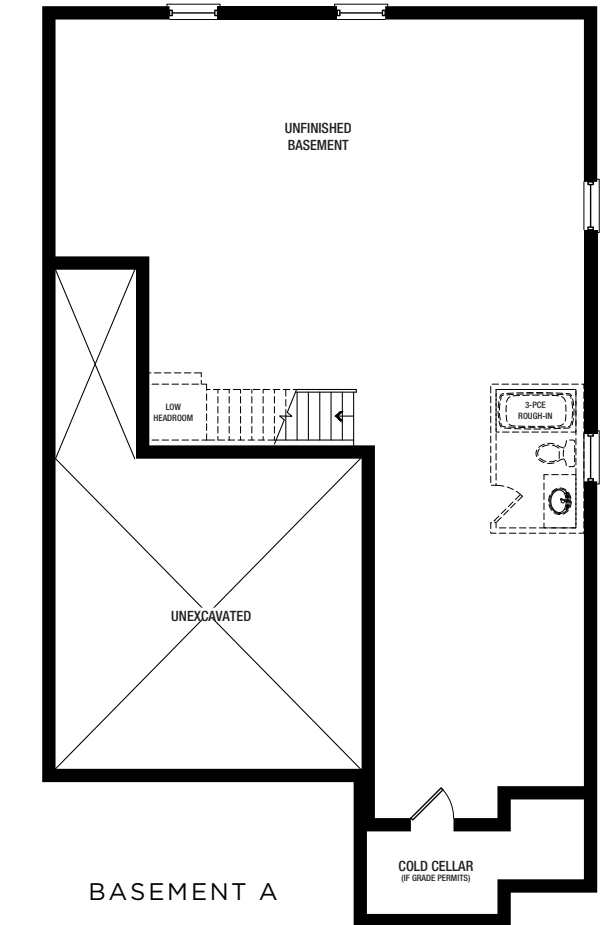

NORTH OAKVILLE

Linden

41 FT.

2,767 Sq.ft.
4 Bedrooms
3.5 Bathrooms

Disclaimer

LINVEST

Life Happens Here.™