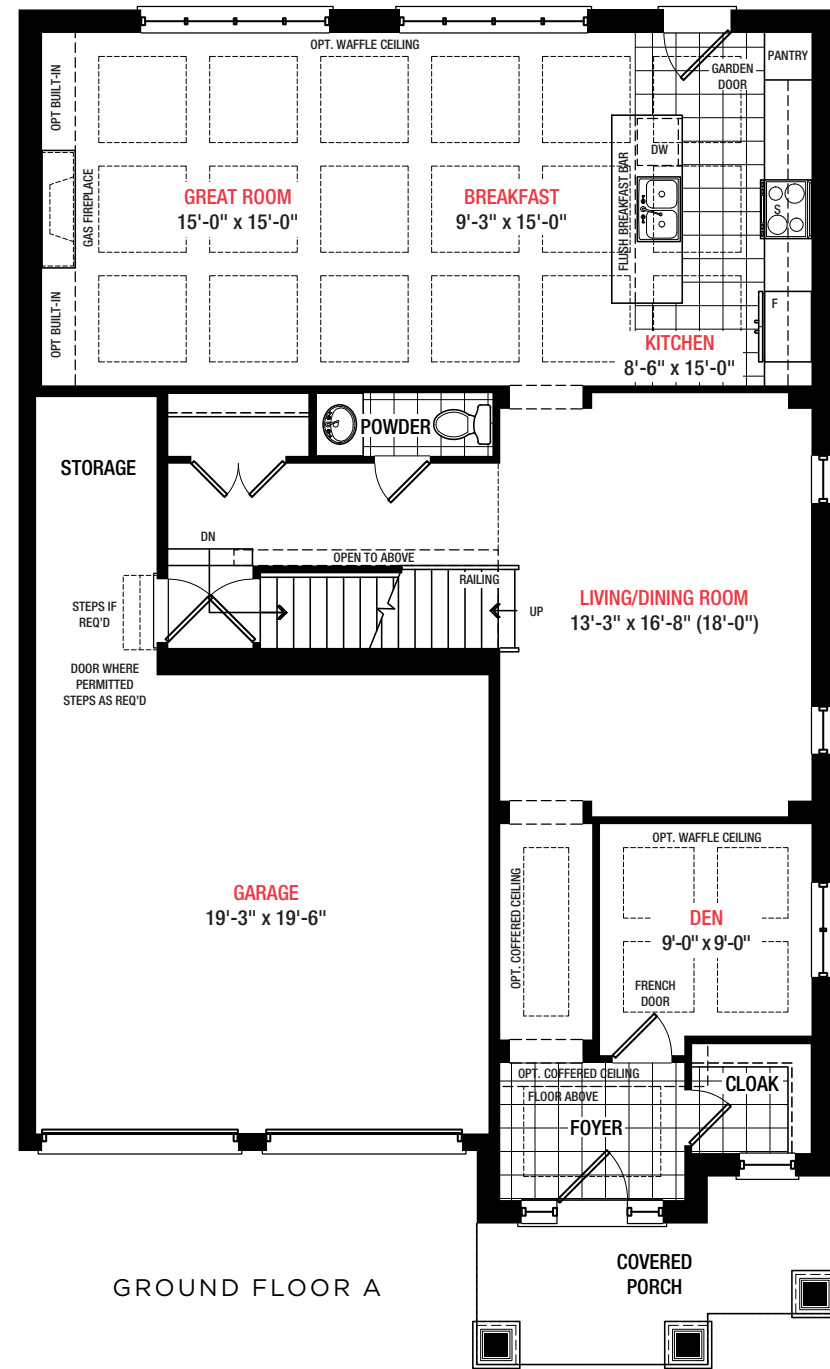

NORTH OAKVILLE

Linden

41 FT.

2,767 Sq.ft.
4 Bedrooms
3.5 Bathrooms

Disclaimer

LINVEST

Life Happens Here.™