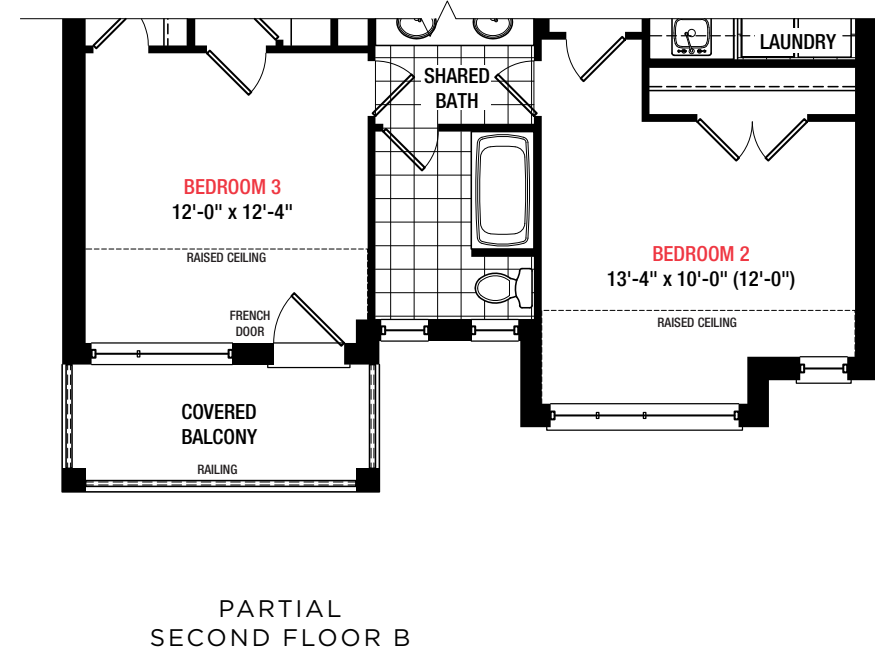

NORTH OAKVILLE

Linden

41 FT.

2,767 Sq.ft.
4 Bedrooms
3.5 Bathrooms

Disclaimer

LINVEST

Life Happens Here.™