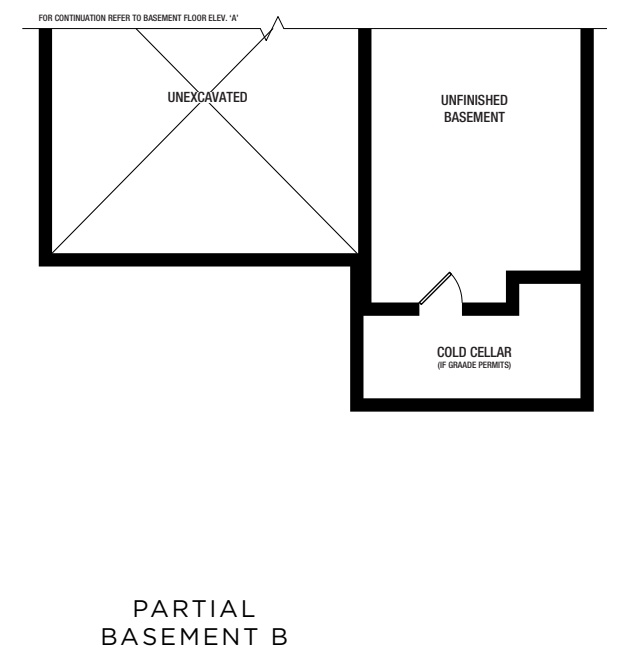

NORTH OAKVILLE

Linden

41 FT.

2,767 Sq.ft.
4 Bedrooms
3.5 Bathrooms

Disclaimer

LINVEST

Life Happens Here.™