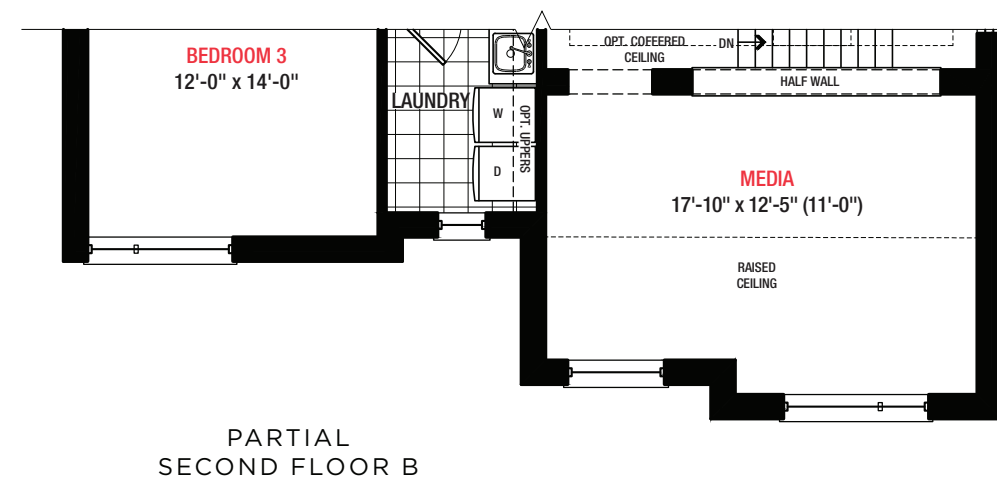

NORTH OAKVILLE

Lakeshore

45 FT.

3,611 Sq.ft.
4 Bedrooms
3.5 Bathrooms

Disclaimer