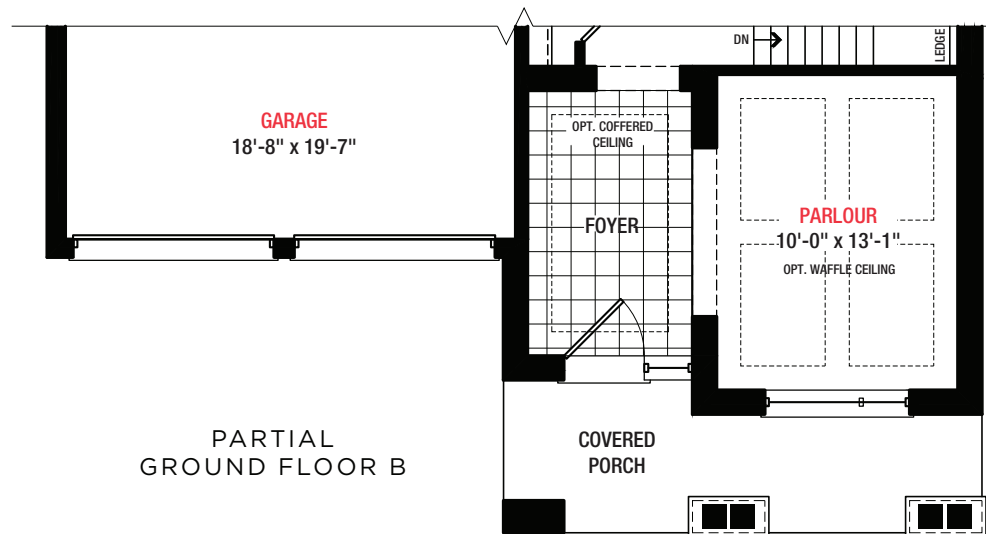

NORTH OAKVILLE

Lakeshore

45 FT.

3,611 Sq.ft.
4 Bedrooms
3.5 Bathrooms

Disclaimer