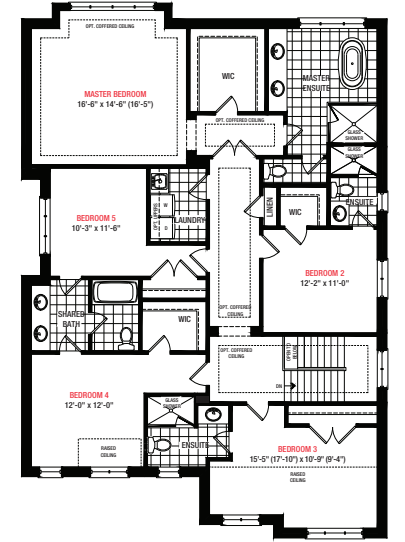

LINVEST

Life Happens Here.™