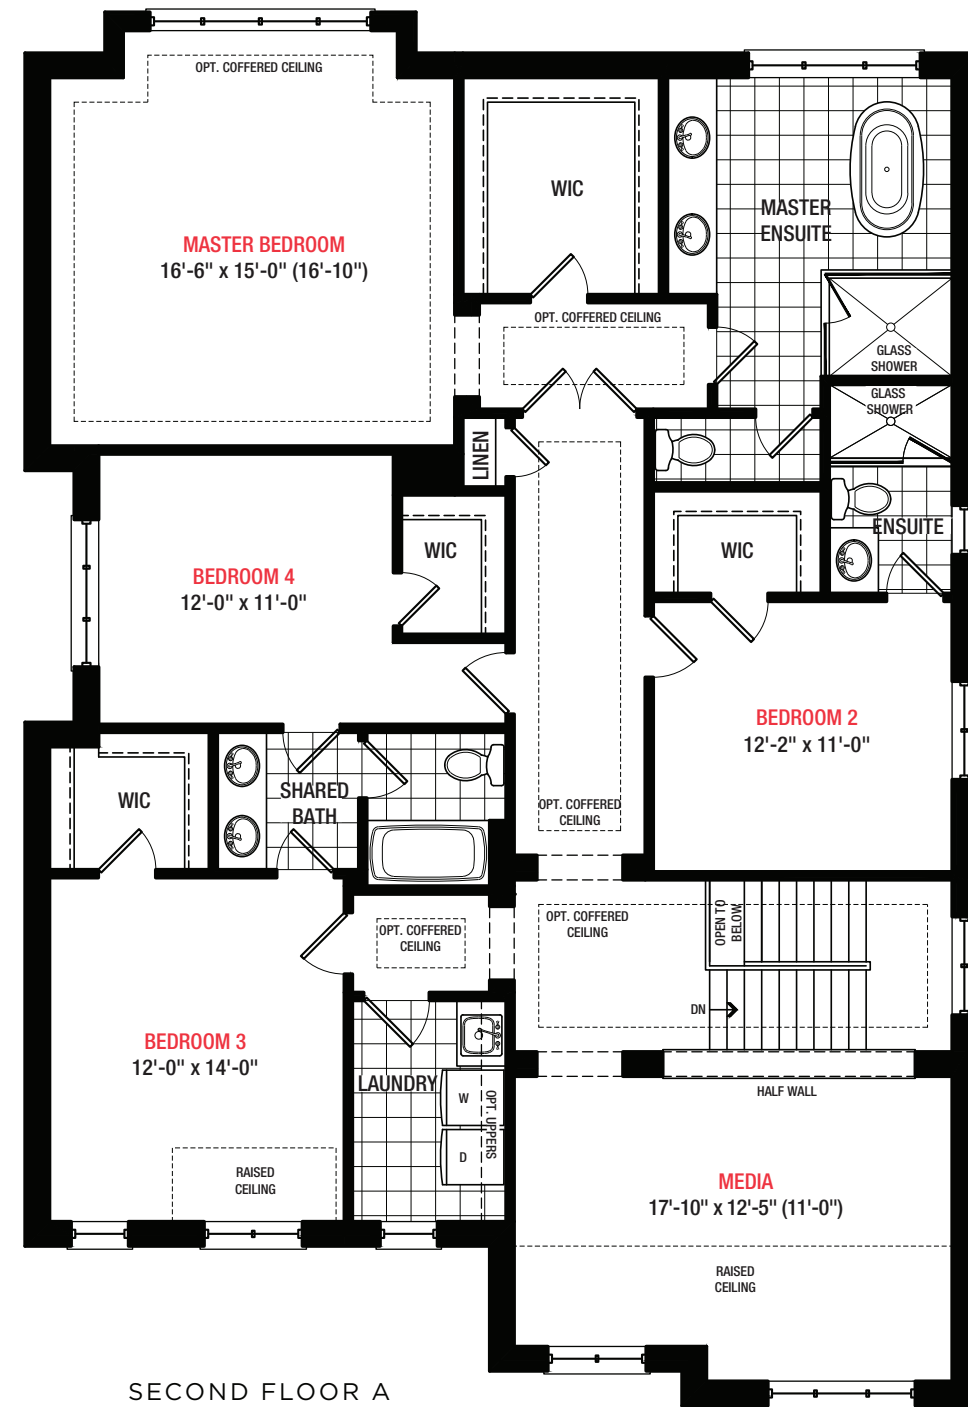

NORTH OAKVILLE

Lakeshore

45 FT.

3,611 Sq.ft.
4 Bedrooms
3.5 Bathrooms

Disclaimer