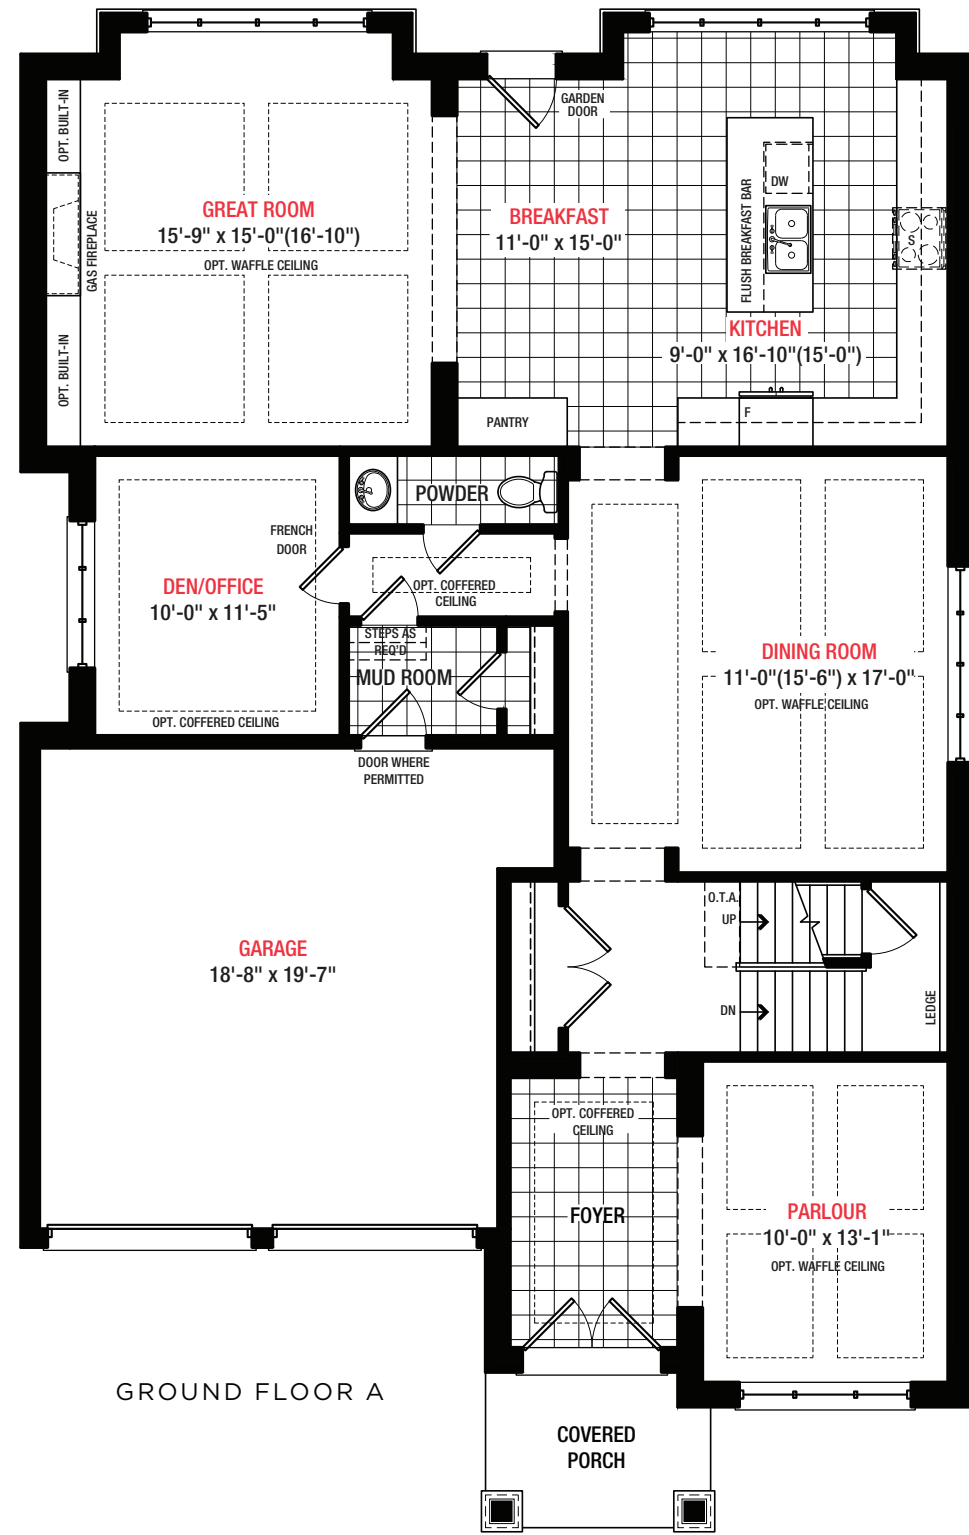

NORTH OAKVILLE

Lakeshore

45 FT.

3,611 Sq.ft.
4 Bedrooms
3.5 Bathrooms

Disclaimer