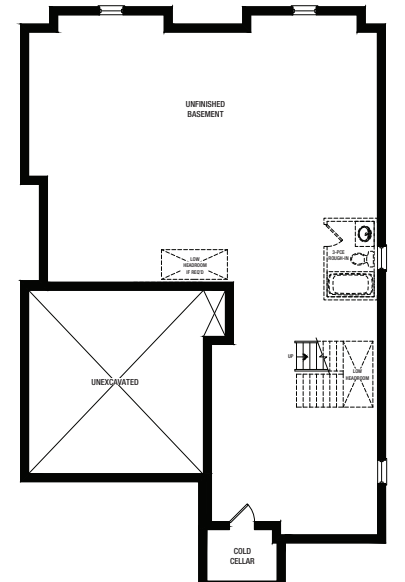

PARTIAL SECOND FLOOR B
OPT. 5 BEDROOM PLAN