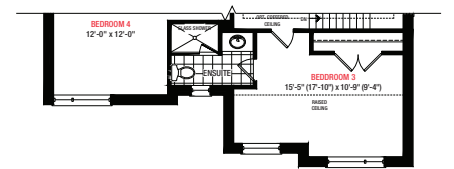

LINVEST

Life Happens Here.™