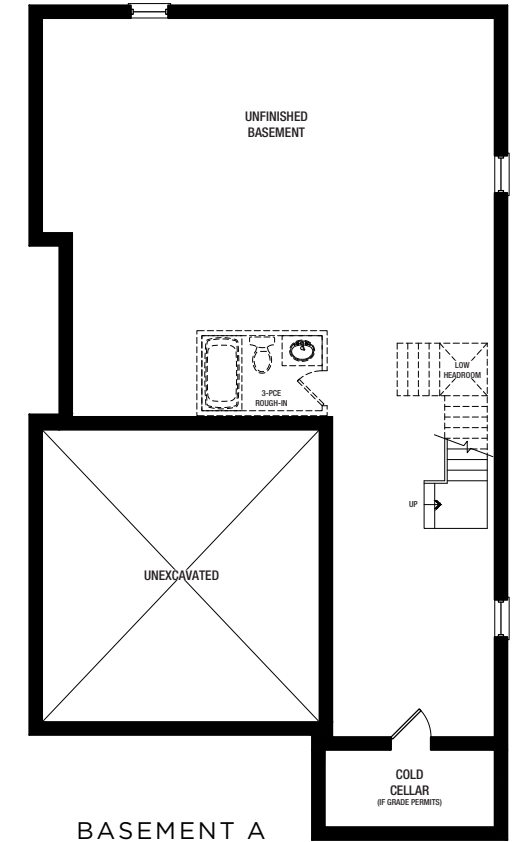

NORTH OAKVILLE

Kerr

38 FT.

2,619 Sq.ft.
4 Bedrooms
3.5 Bathrooms

Disclaimer

SECOND FLOOR A

BASEMENT A

PARTIAL SECOND FLOOR B

PARTIAL BASEMENT B

LINVEST

Life Happens Here.™