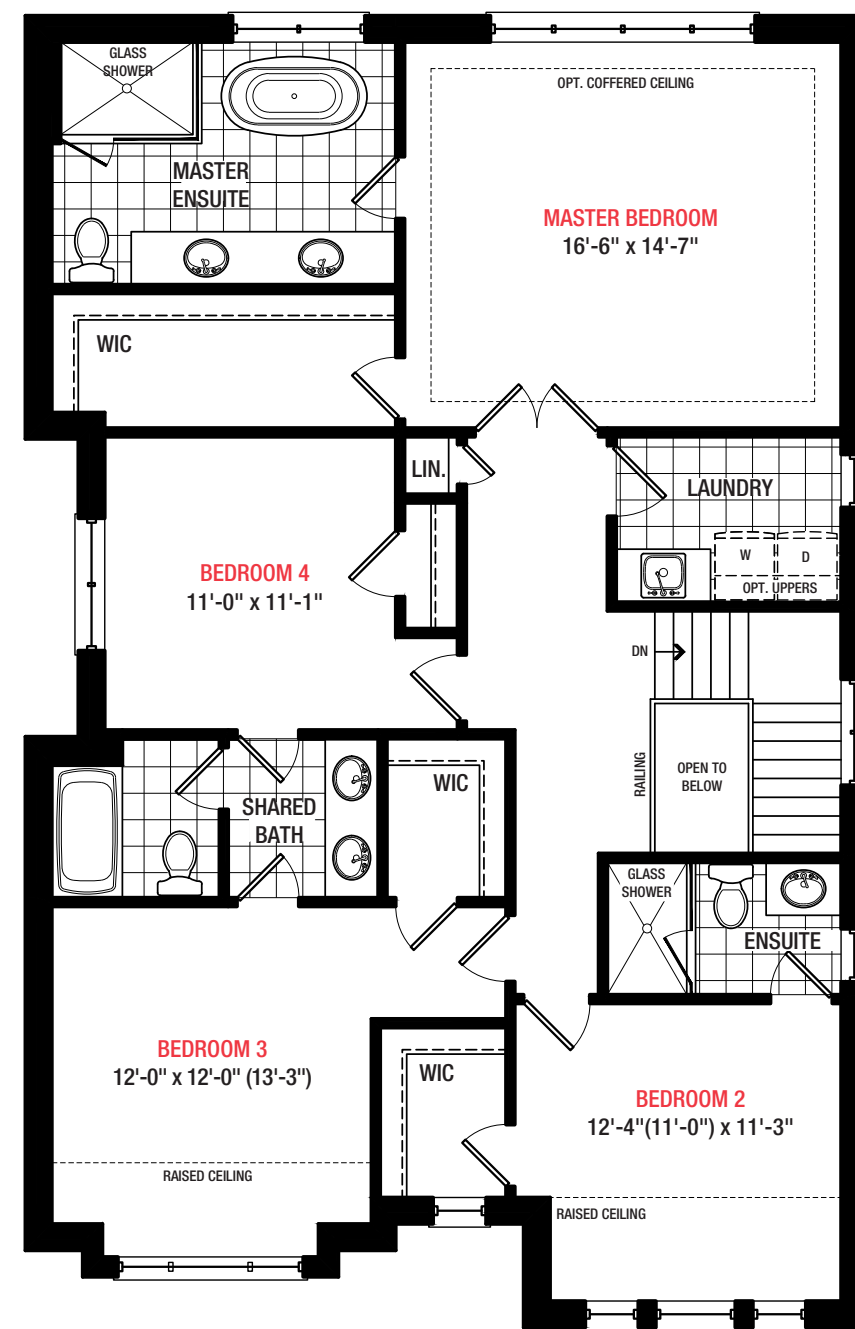

SECOND FLOOR A