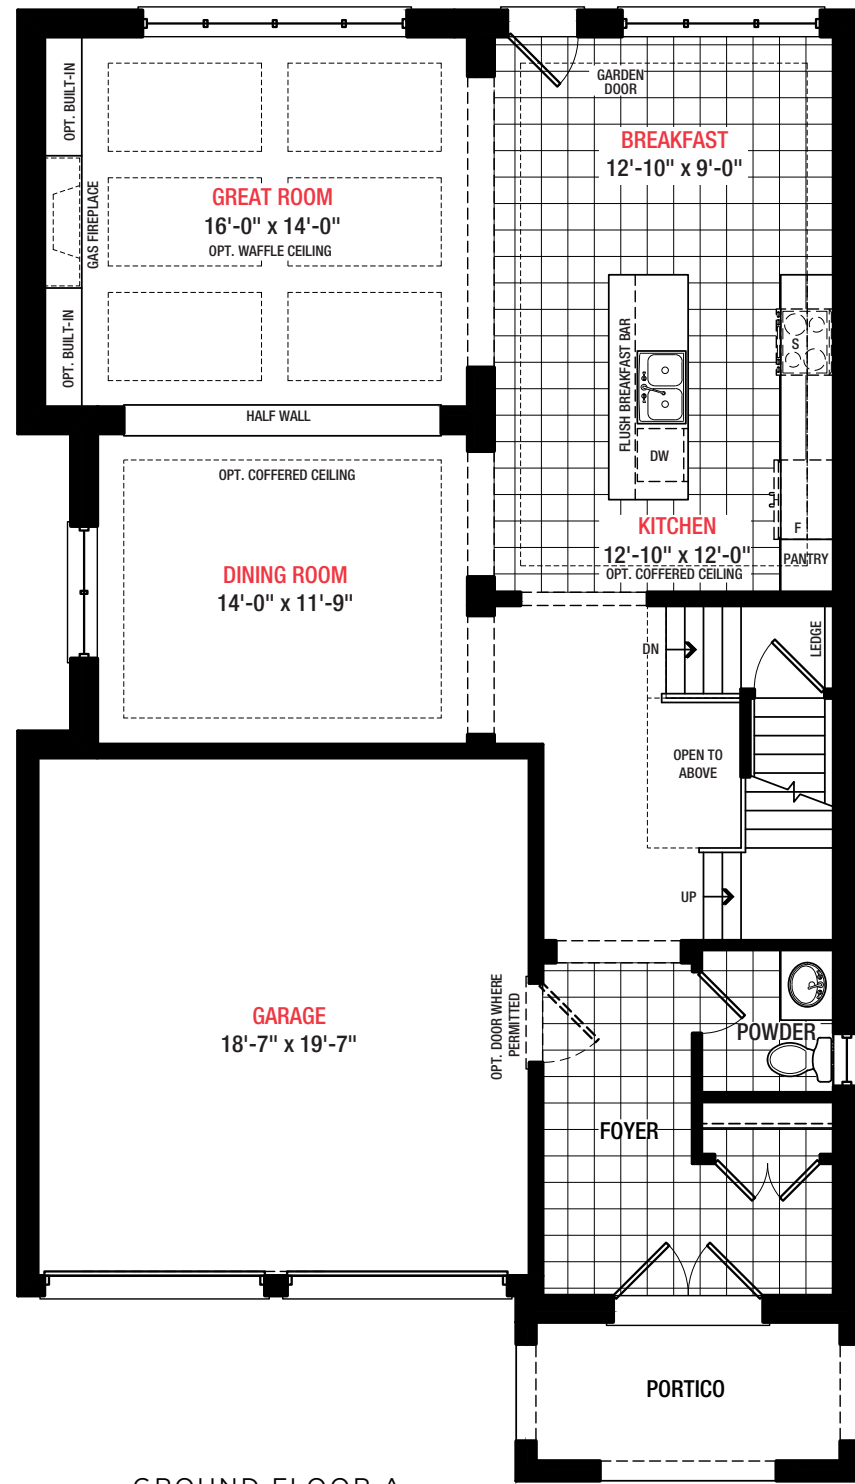

NORTH OAKVILLE

Kerr

38 FT.

2,619 Sq.ft.
4 Bedrooms
3.5 Bathrooms

Disclaimer

GROUND FLOOR A