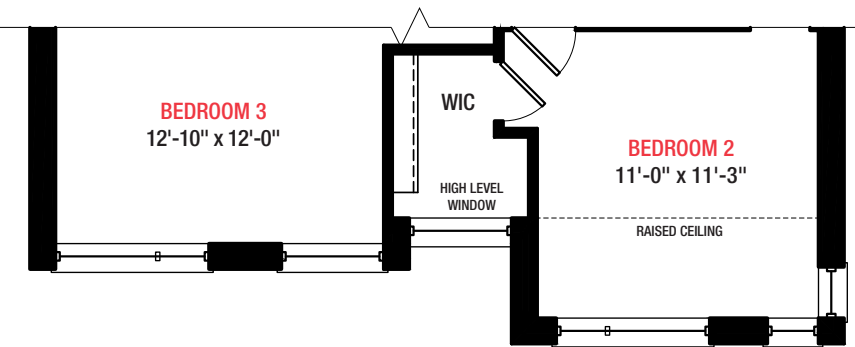

PARTIAL SECOND FLOOR B