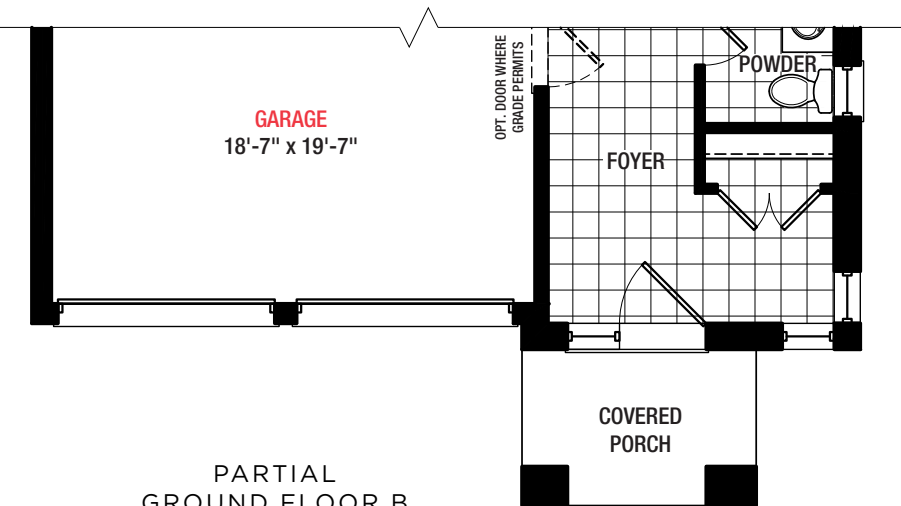

PARTIAL GROUND FLOOR B